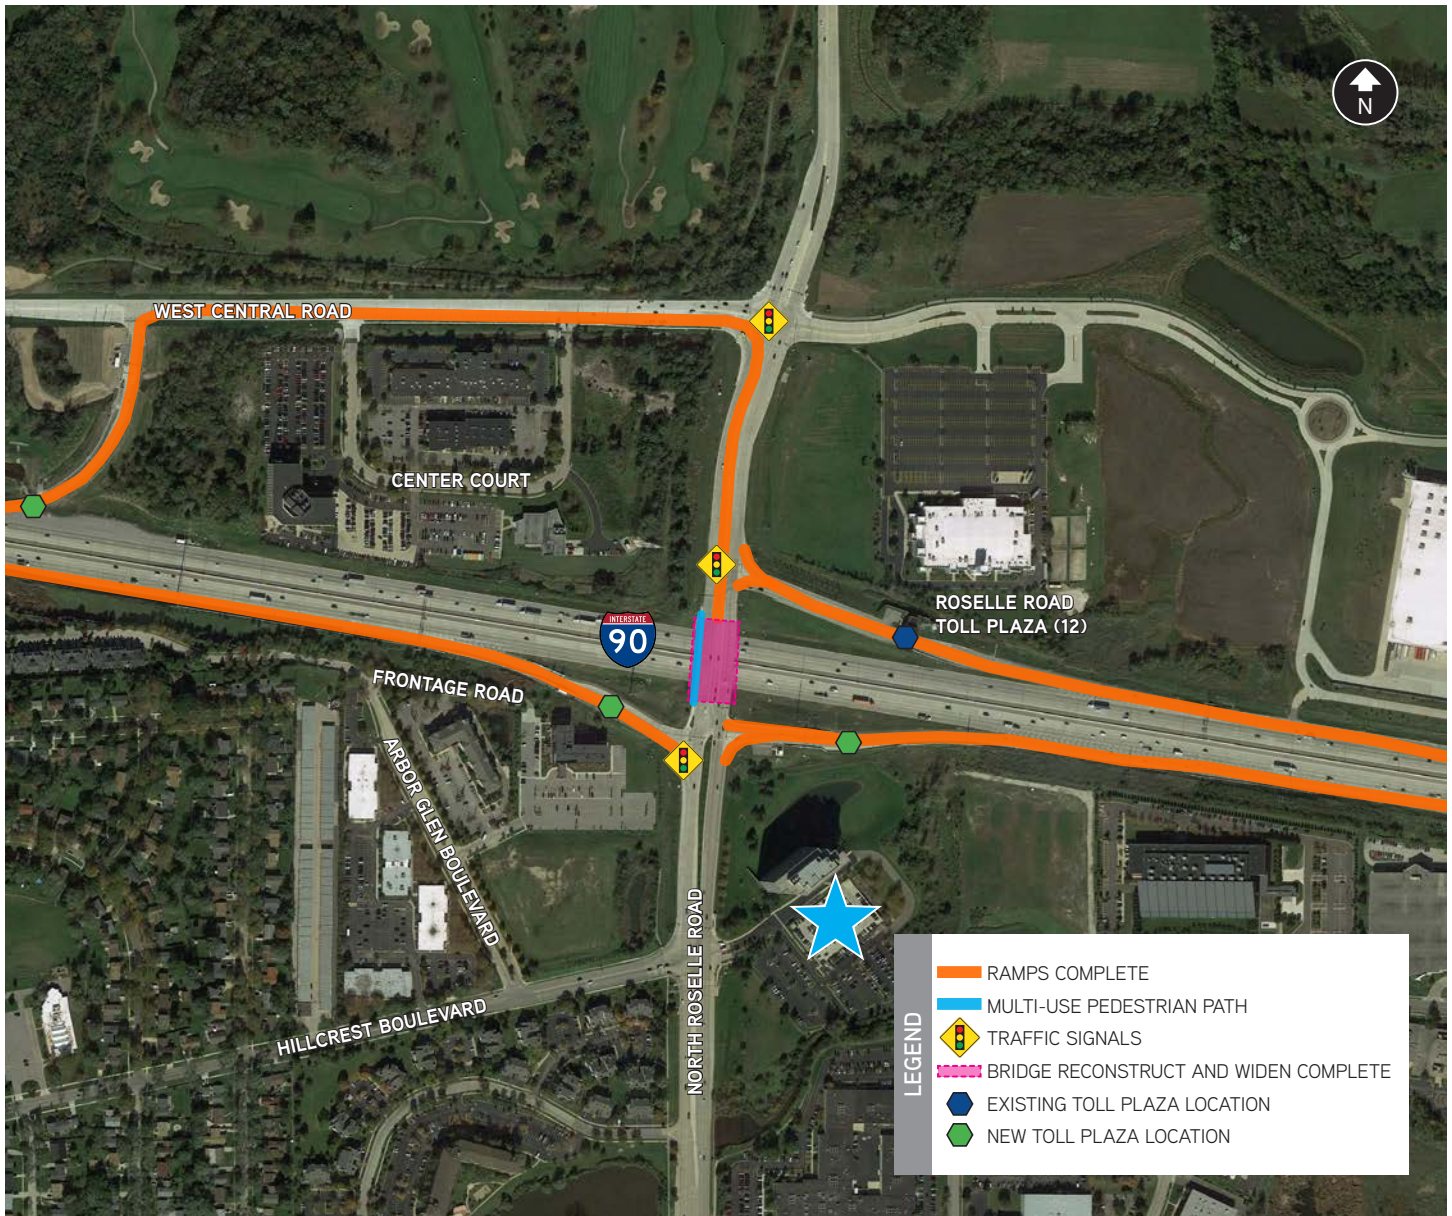

# Chatham Centre > New Roselle Road 4-Way Interchange

JASON SIMON  
847 698 8531  
jason.simon@colliers.com

STEVE KLING  
847 698 8256  
steve.kling@colliers.com